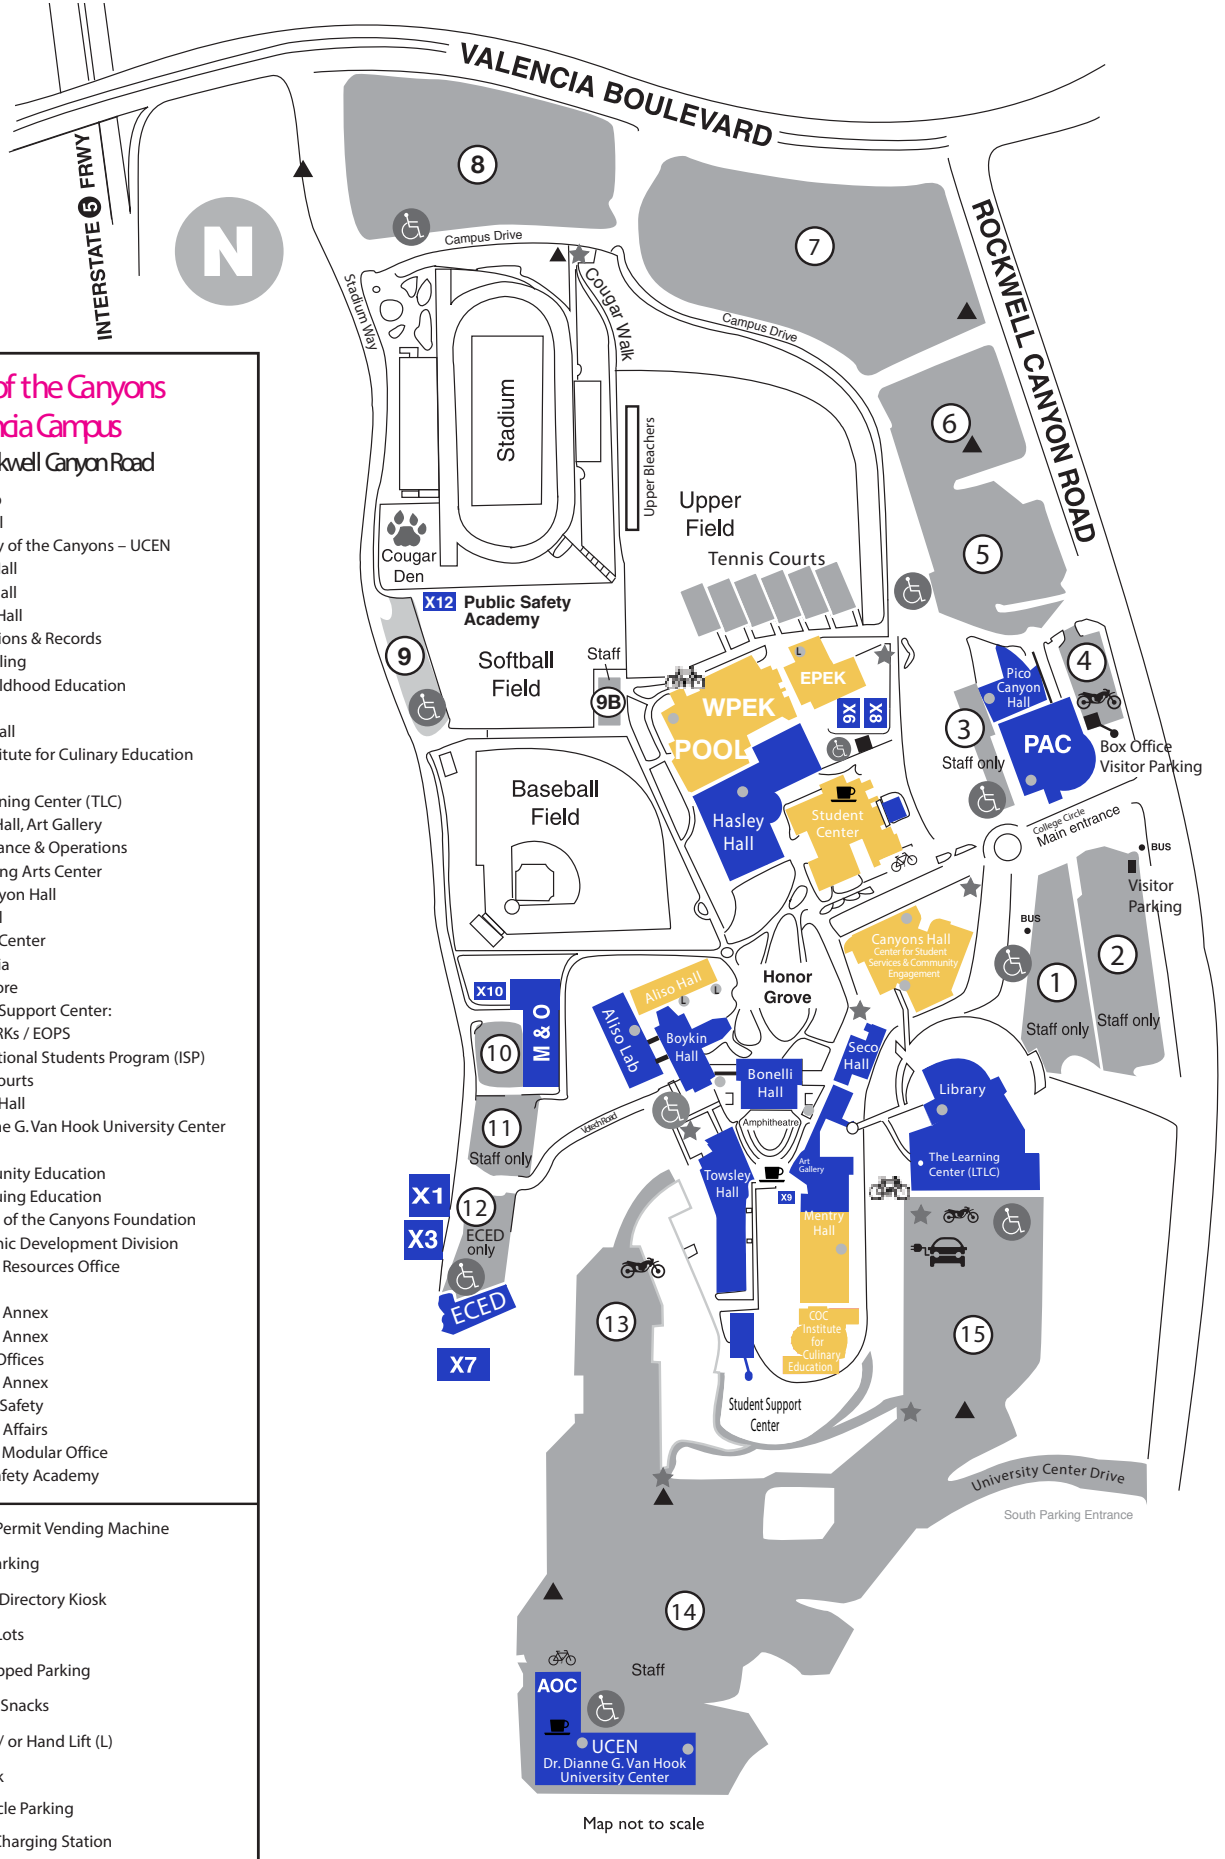

College of the Canyons Valencia Campus

26455 Rockwell Canyon Road

- ALLB Aliso Lab
- ALLH Aliso Hall
- AOC Academy of the Canyons – UCEN
- BONNH Bonelli Hall
- BYKH Boykin Hall
- CHCS Canyon Hall
 - Admissions & Records
 - Counseling
- ECED Early Childhood Education
- EPEK East PE
- HSLH Hasley Hall
- iCuE COC Institute for Culinary Education
- LIBR Library
- LTLC The Learning Center (TLC)
- MENH Mentry Hall, Art Gallery
- M&O Maintenance & Operations
- PAC Performing Arts Center
- PCOH Pico Canyon Hall
- SCOH Seco Hall
- STCN Student Center
 - Cafeteria
 - Bookstore
- SSC Student Support Center:
 - CalWORKs / EOPS
 - International Students Program (ISP)
- TNS-CRT Tennis Courts
- TWSH Towsley Hall
- UCEN Dr. Dianne G. Van Hook University Center
 - AOC
 - Community Education
 - Continuing Education
 - College of the Canyons Foundation
 - Economic Development Division
 - Human Resources Office
- WPEK West PE
- X1 FS & ECE Annex
- X3 FS & ECE Annex
- X6 College Offices
- X7 FS & ECE Annex
- X8 Campus Safety
- X9 Veterans Affairs
- X10 Facilities Modular Office
- X12 Public Safety Academy

- Parking Permit Vending Machine
- Visitor Parking
- Campus Directory Kiosk
- Parking Lots
- Handicapped Parking
- Coffee & Snacks
- Elevator / or Hand Lift (L)
- Bike Rack
- Motorcycle Parking
- Electric Charging Station

Map not to scale

SMOKING IS ONLY PERMITTED IN PARKING LOTS—more than 100 feet from any building